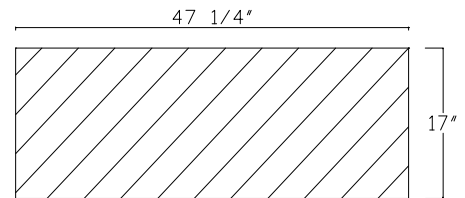

# 493 47	Cherry Mist Maple
# 493 27	Autumn Maple
# 493 99	Merlot Maple
# 493 39	Chocolate Maple
# 493 51	Mascara Maple

Design Features:

- **Wood Species:** - Solid 4/4 Maple used in mouldings and frames.
- Birch veneer used in top and bottom.
- **Lighting:** - N/A.
- **Shelves:** - 6 adjustable/removable glass shelves.
- **Joinery:** - Rail & Stile doors
- **Glass:** - 6mm thick polished glass shelves.
- 3mm thick door glass.
- **Hardware:** - Satin nickel or brass handles.
- **Carton Weight:** - 100 lbs.
- **Carton Volume:** - 21.2 cu ft.
- **Height:** - 29-3/8" from floor to tallest point.
- **Features:** - Large lower storage areas.
- **Version # :**
 - Centre storage: 18-7/8"w x 15-1/8"d x 24-1/4"h
 - Side storage areas: 12"w x 15-1/8"d x 24-1/4"h

Footprint/Floorplan:

Glass Shelf Size: