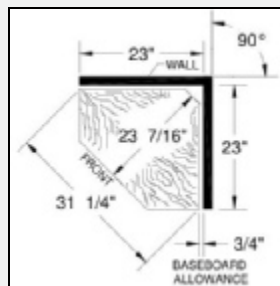

645 Buhler Classic

Shown in 00 Western Oak
 31-1/4"W x 23-7/16"D x 73-3/8"H

Features:

- Solid wood and wood veneers
- Curio light with interior high/low/off switch
- 4 adjustable/removable glass shelves with plate grooves
- Mirror back
- Full length brass piano hinge
- Fully adjustable glass shelves

Available Finishes:

Oak

00 Western **11** Bungalow **22** Manhattan **33** Chestnut **55** Slate

136 Lbs / 23 cu.ft

Footprint/ Floor plan:

645 Single Door Corner **bühler** FURNITURE