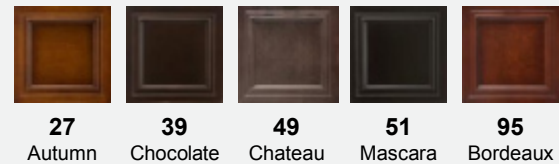

518 Destiny

Shown in 39 Chocolate Maple
 69-1/16"W x 23-3/8"D x 31-3/8"H
 Centre Upper Storage
 23-1/2"W x 21-3/4"D x 9-7/8"H

Features:

Solid wood and wood veneers
 2 curio lights with external push switch
 3 adjustable/removable glass shelves
 Full length brass piano hinge on doors
 Push switches on all doors
 Fits most 61" wide screen televisions

Available Finishes:

Maple

210 Lbs / 37 cu.ft

Footprint/ Floor plan:

518 Destiny

bühler
 FURNITURE