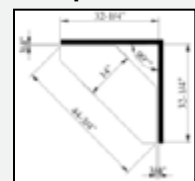

# 889 Brentwood Corner

Shown in 39 Chocolate Maple with 80320 firebox

44-3/4"W x 14"D x 76-9/16"H

Upper Centre

27-1/16"W x 8-13/16"D x 3-7/8"H

Chateau

125 Lbs / 33 cu.ft

Footprint/ Floor plan:

889 Brentwood Corner **bühler**  
FURNITURE