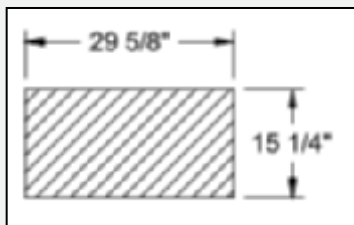

250 Sierra

Shown in 27 Autumn Maple
29-5/8"W x 15-1/4"D x 79-3/8"H

Features:

Solid wood and solid veneers
3mm thick clear mirror back
Coat hooks & storage drawer

Available Finishes:

Maple

27

Autumn

29

Hickory

39

Chocolate

93 Lbs / 25 cu.ft

Footprint/ Floor plan:

250 Sierra

bühler
FURNITURE